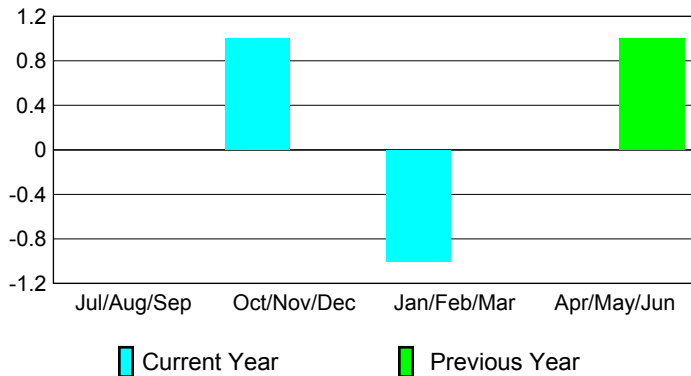

2008-2009 GMT Quarterly Report for District (or Undistricted) **District 355 B3**

GMT: **BYEONG-DEOK KIM**

Location: **REPUBLIC OF KOREA**

GMT CA: **5**

CLUBS

Club Results 2008-2009

Clubs 2007-2008

Month	New Club Goal	Actual New Clubs	Actual Dropped Clubs	Gain/Loss of Clubs	Gain/Loss of Clubs
Jul/Aug/Sep	1	0	0	0	0
Oct/Nov/Dec	0	1	0	1	0
Jan/Feb/Mar	0	-1	0	-1	0
Apr/May/June	0	1	-1	0	1
Totals	1	1	-1	0	1

Club Results 2008-2009

Goal, New, Dropped, Gain/Loss

Comparison of Club Gain/Loss

Current Year Compared to the Previous Year

YTD Status Quo Clubs 2008-2009

Status Quo Clubs Compared to Status Quo Members

MEMBERSHIP

Membership Results 2008-2009

Membership 2007-2008

Month	Net Memb Goal	Actual New Memb	Actual Dropped Memb	Gain/Loss of Memb	Gain/Loss of Memb
Jul/Aug/Sep	40	205	-174	31	25
Oct/Nov/Dec	60	167	-108	59	6
Jan/Feb/Mar	50	90	-67	23	32
Apr/May/June	35	90	-141	-51	0
Totals	185	552	-490	62	63

Membership Results 2008-2009

Goal, New, Dropped, Gain/Loss

Comparison of Membership Gain/Loss

Current Year Compared to the Previous Year

Gender Comparison 2008-2009

Jul/Aug/Sep

Oct/Nov/Dec

Jan/Feb/Mar

Apr/May/June

Male

Female