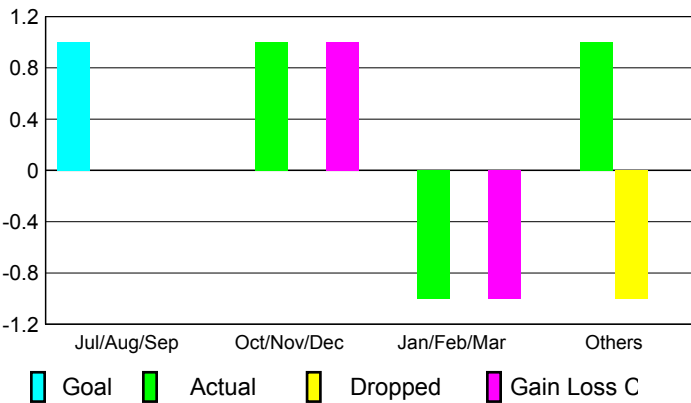

2008-2009 GMT Quarterly Report for District (or Undistricted) **District 355 B3**

GMT: **BYEONG-DEOK KIM**

Location: **REPUBLIC OF KOREA**

GMT CA: **5**

CLUBS

Club Results 2008-2009

Clubs 2007-2008

Month	New Club Goal	Actual New Clubs	Actual Dropped Clubs	Gain/Loss of Clubs	Gain/Loss of Clubs
Jul/Aug/Sep	1	0	0	0	0
Oct/Nov/Dec	0	1	0	1	0
Jan/Feb/Mar	0	-1	0	-1	0
Apr/May/June	0	1	-1	0	1
Totals	1	1	-1	0	1

Club Results 2008-2009

Goal, New, Dropped, Gain/Loss

Comparison of Club Gain/Loss

Current Year Compared to the Previous Year