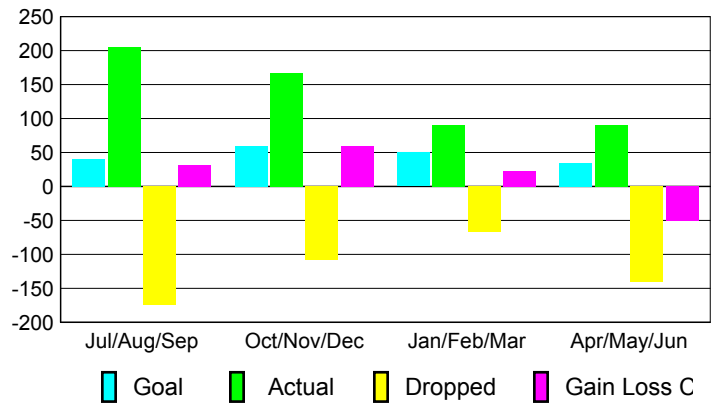

Membership Results 2008-2009

Goal, New, Dropped, Gain/Loss

Comparison of Membership Gain/Loss

Current Year Compared to the Previous Year