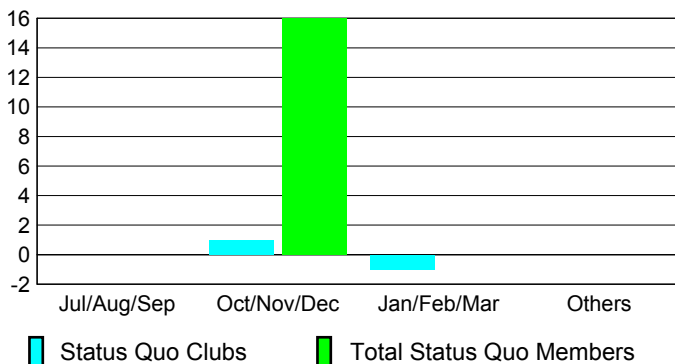

YTD Status Quo Clubs 2008-2009

Status Quo Clubs Compared to Status Quo Members

MEMBERSHIP

Membership Results 2008-2009

Membership 2007-2008

Month	Net Memb Goal	Actual New Memb	Actual Dropped Memb	Gain/Loss of Memb	Gain/Loss of Memb
Jul/Aug/Sep	40	205	-174	31	25
Oct/Nov/Dec	60	167	-108	59	6
Jan/Feb/Mar	50	90	-67	23	32
Apr/May/June	35	90	-141	-51	0
Totals	185	552	-490	62	63