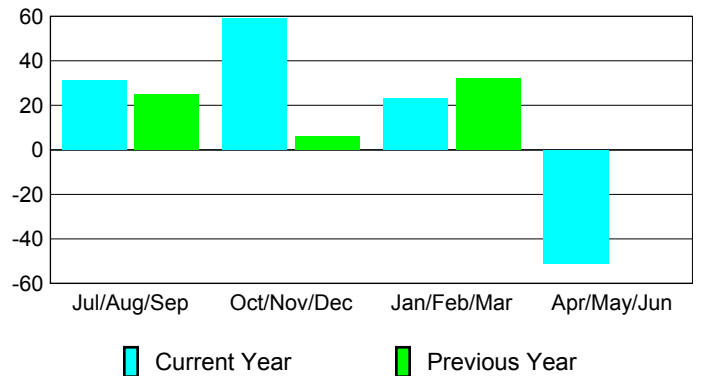

Gender Comparison 2008-2009

Jul/Aug/Sep

Oct/Nov/Dec

Jan/Feb/Mar

Apr/May/June

Male

Female